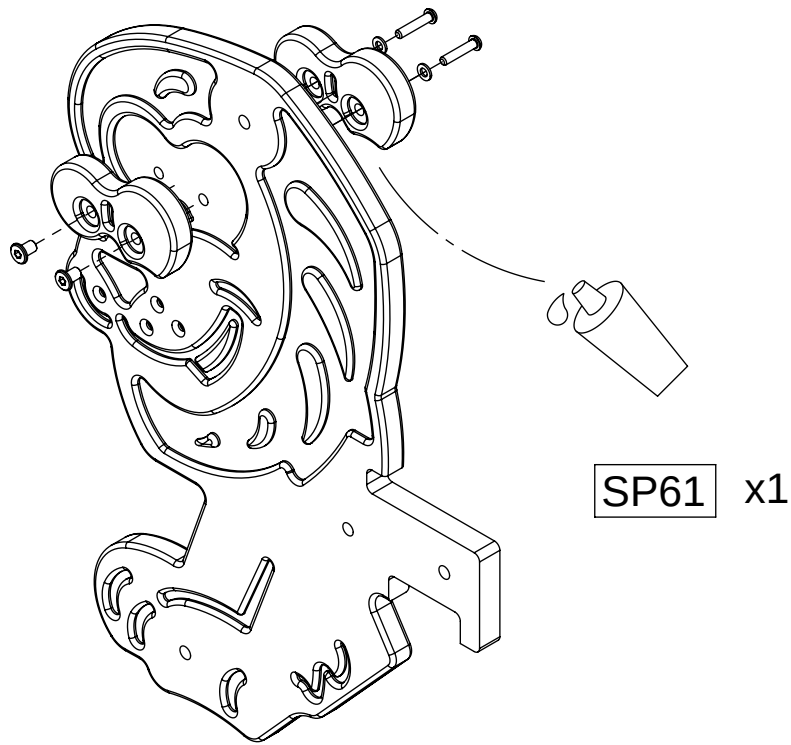

# K3

	<b>K3</b>
<b>M10x120</b> x4	
<b>NOT INCLUDED</b>	

[cm]

1,5h

K17  
x1 >0.12m

48h

K3  
x1 >0.09m

061235  
x1

[cm]

vinci  
play

SP25 x1

[cm]

vinci  
play

[cm]

vinci  
play

V001

Part No:  
000000-  
00000

000000-00000