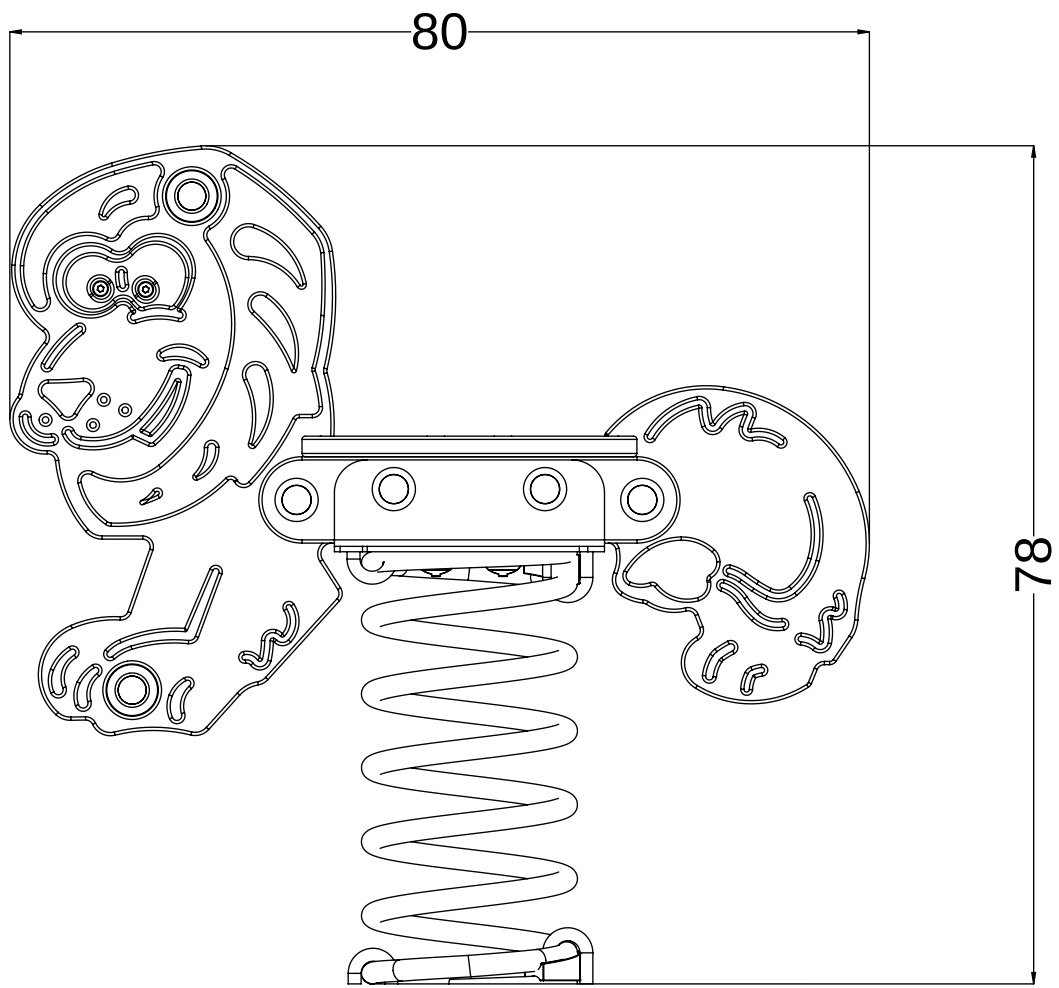

# 0654

[cm]

v010  
06.06.2020  
A. K.

1,5h

vinci  
play

[cm]

vinci  
play

[cm]

# K3

	<b>K3</b>
<b>M10x120</b> x4	
<b>NOT INCLUDED</b>	

[cm]

1,5h

K17  
x1 >0.12m

48h

K3  
x1 >0.09m

061235  
x1